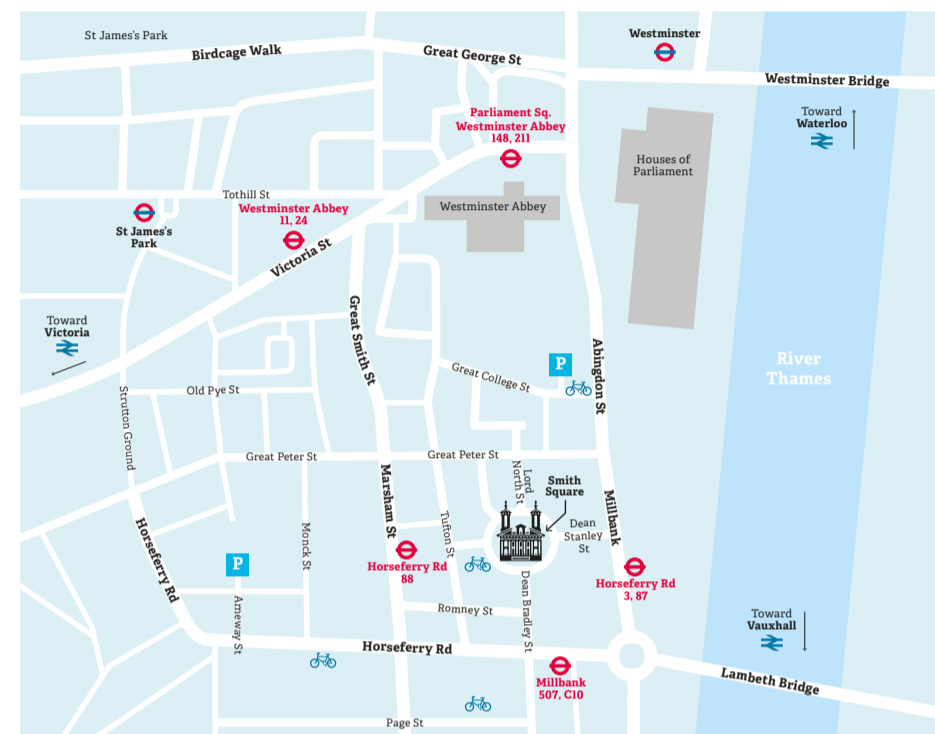

YOUR VISIT

St John's Smith Square is just off Millbank between Westminster and Lambeth Bridges, close to the Houses of Parliament and Westminster Abbey, and a short walk from Westminster tube station.

TUBE

Westminster, St James's Park & Victoria

BUS

3 and 87 to Horseferry Road C10 and 507 (limited hours) to Millbank 88 to Horseferry Road 11, 211, 148 and 24 to Westminster Abbey

SANTANDER CYCLES

A docking station is located in Smith Square and there are also stations on Horseferry Road, Page Street and Great College Street.

CAR PARKING

St John's Smith Square is within the congestion charging zone. Parking meters are in operation during the day Monday-Friday until 6.00pm. In the evenings and at weekends there are usually ample spaces locally. There is Westminster City Council car parking on Great College Street and Arneway Street.

RAIL

BECOME A FRIEND OF ST JOHN'S SMITH SQUARE

As a Friend of St John's Smith Square, you are at the heart of our audience. Every generous donation is put towards sustaining St John's Smith Square, as ticket sales alone do not cover our costs. As recognition, our Friends receive ticket and restaurant discounts, priority booking, and are the first to find out about what we have on.

To become a Friend of St John's Smith Square, please phone our Box Office on **020 7222 1061** or visit sjs.org.uk/friends-st-johns

ALL OF OUR FRIENDS RECEIVE:

- 10% off standard tickets booked in advance through our Box Office (two per event)
- 10% off food and drink in our restaurant
- Season brochure
- Regular advance information about our concerts and events
- Other offers and promotions throughout the season

BRONZE FRIENDS

1. **(£35/£30 direct debit) receive:**
2. 10 ticket vouchers for our *Thursday Lunchtime Concerts* series
   - Priority booking 2 days ahead of the general public
   - Reduced £1.50 booking fee

SILVER FRIENDS

1. **(£60/£55 direct debit) receive:**
2. A ticket for every concert in our *Thursday Lunchtime Concerts* series
   - Priority booking 7 days ahead of the general public
   - Reduced £1.50 booking fee
   - Acknowledgement of your generosity on our website

GOLD FRIENDS

1. **(£125/£115 direct debit) receive:**
2. Two tickets for every concert in our *Thursday Lunchtime Concerts* series
   - Priority booking 7 days ahead of the general public
   - Invitations to exclusive members' events such as 'Meet the Artists' receptions
   - No booking fee
   - Best seat in the house/priority waiting list
   - Credit of your generosity on our website and in our brochure

THANK YOU

St John's Smith Square is deeply grateful for the support shown by our Gold Friends and 300 Club Members. Thank you to:

Anonymous, Dennis Baldry, David Balance, P. Bowman, Sir Alan Bowness, Luca Caravaggio, J. Carden, The Countess of Chichester, Margaret Croucher, John Daniels, Paul Duizend, N. Evans, E.F. Field, Jeremy Gray & Gilly French, Angela & David Harvey, Abel Herrero-Ducloux, A.P. Jonas, Jacqueline & Robert Kilgour In Memory of J.P. Legrand, Alan Leibowitz and Barbara Weiss, Graham Lloyd-Brunt, Hyancinth Lund, Adrian Mumford, Margarita Nikolayeva, S. Paetke, Jill Praver, K. Robbie, Judy Skelton, E.O. Siebert, Lynne Simmons, P.J. Spink, Marilyn Stock, Tony Thornton, E.P. Tudor, Lady Vanneck, Henry Wickham, and Danny & Lillian Wyler

YOUNG FRIENDS

If you're aged 16-25, make sure you sign up for our free Young Friends scheme!

Members are entitled to purchase tickets to selected events at a significantly reduced price of £5. These events are marked 'YF'.

Our Young Friends also receive invitations to special events throughout the year, as well as other targeted discounts and offers.

There's no catch and it's entirely FREE to join! To join today, please visit sjs.org.uk/friends-st-johns or phone Box Office on **0207 222 1061**.

FEBRUARY

Mon 1 February 7.30pm

CORINTHIAN ORCHESTRA

Night of Russian Masterpieces